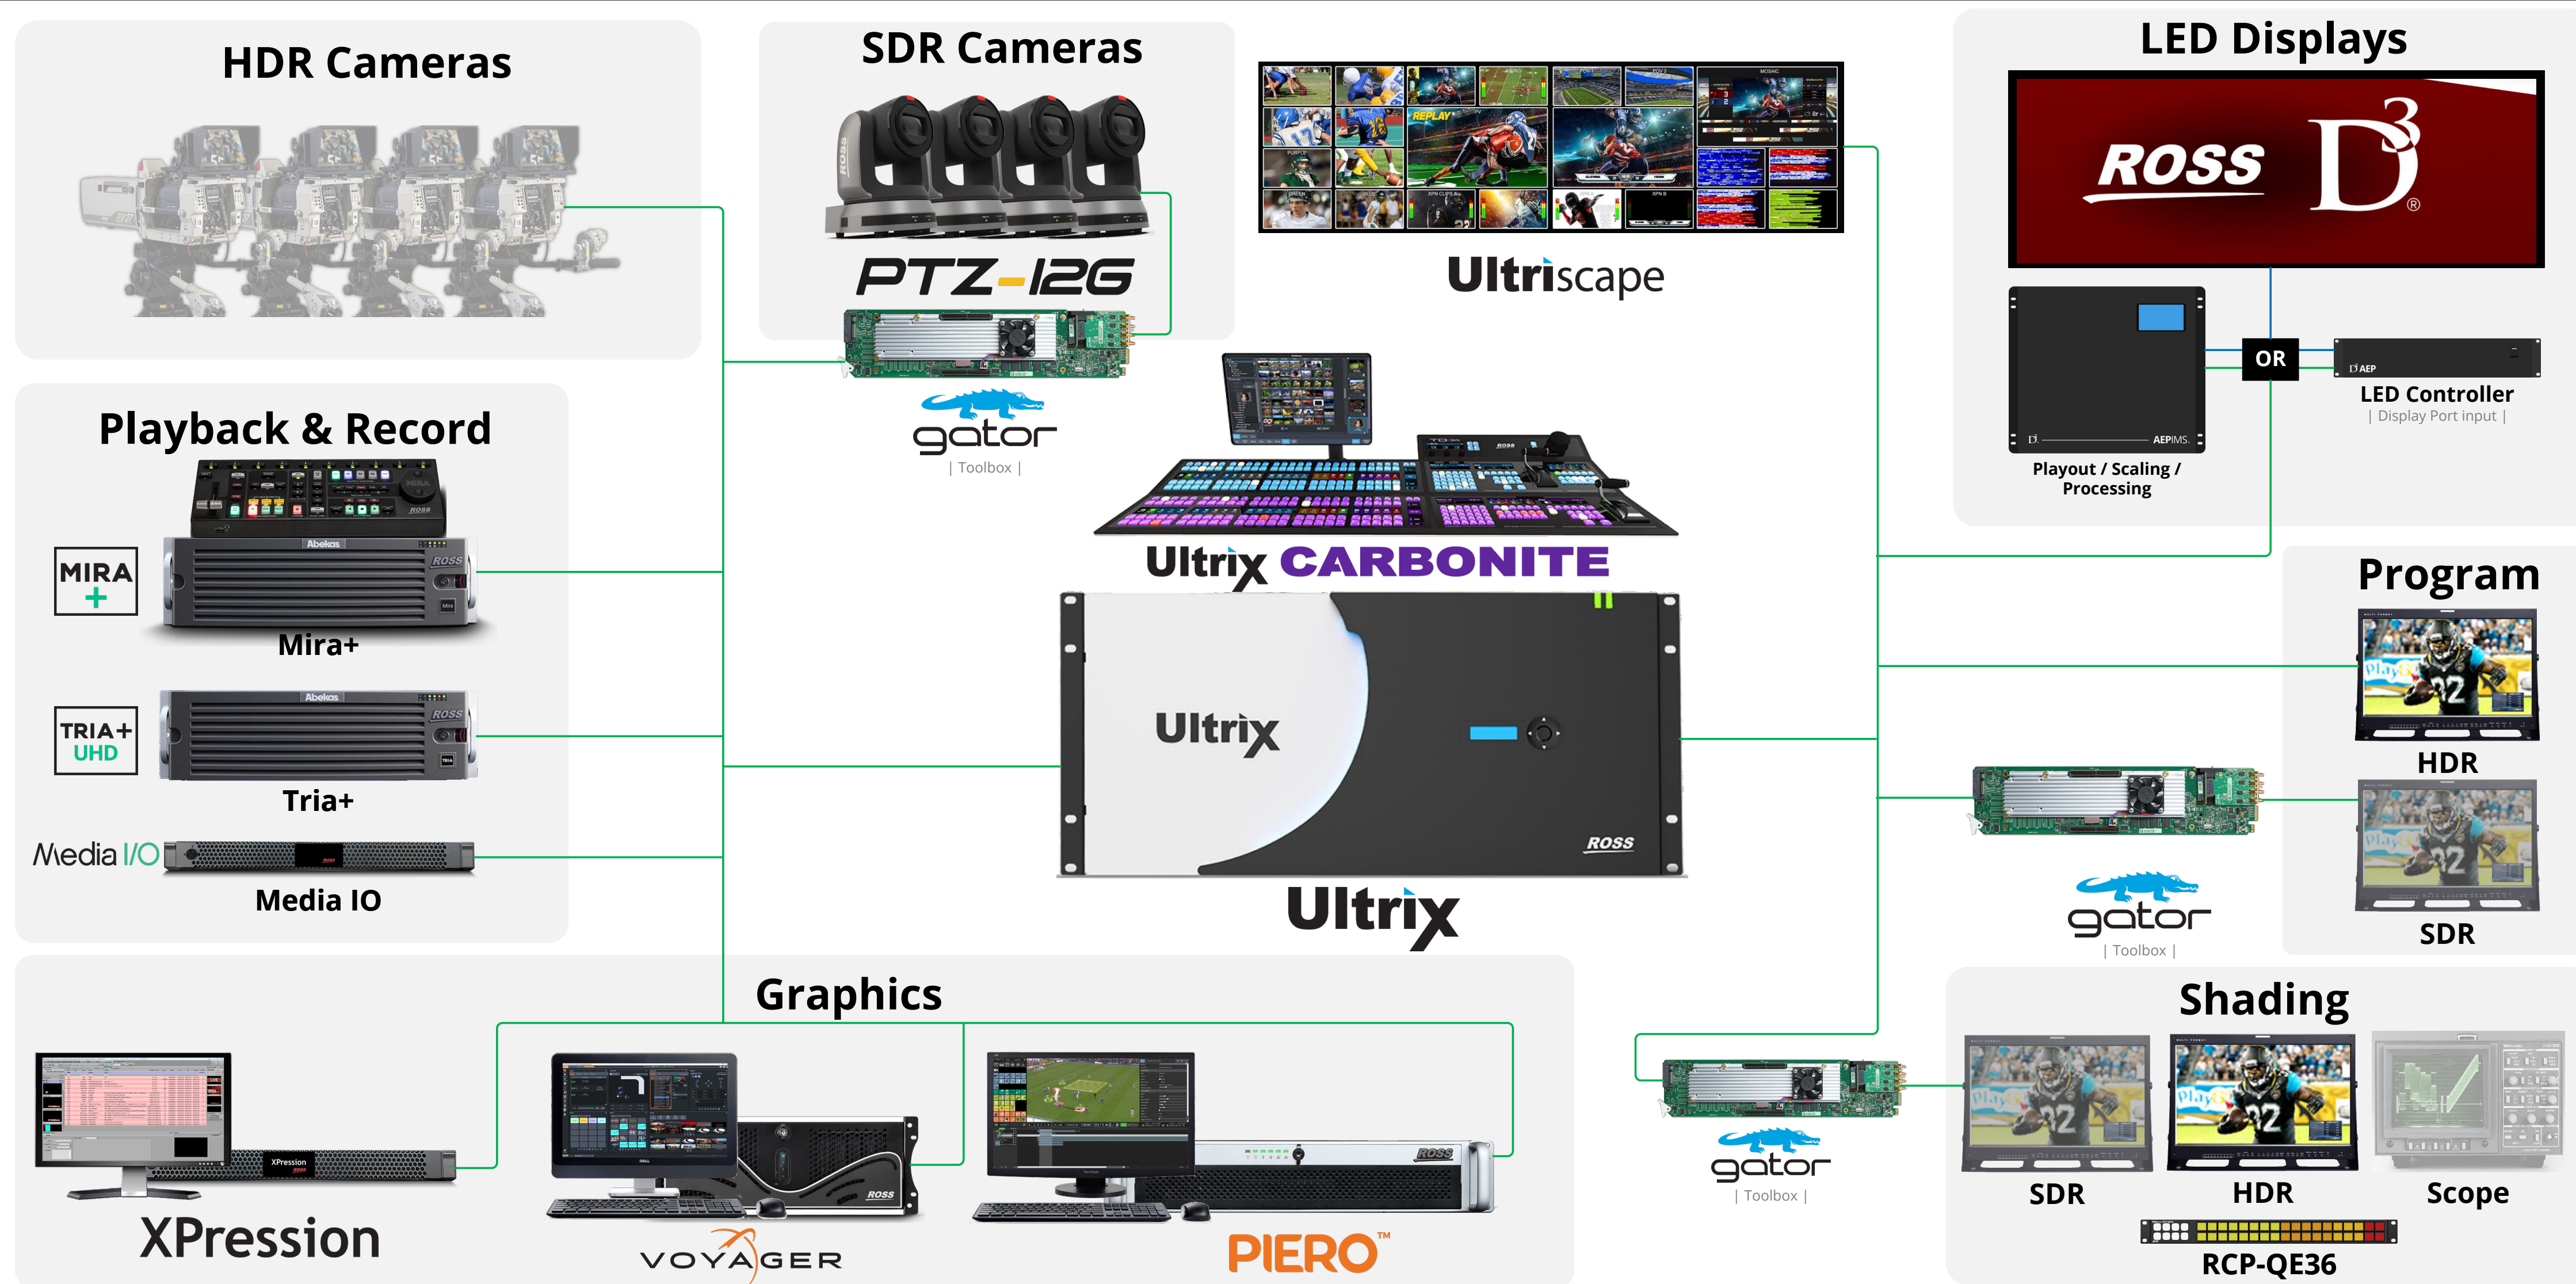

GATOR TOOLBOX

- SDR <=> HDR Converter
- Direct Map / 3D Lut Support
- REC 709 / BT.2020 WCG
- HLG / PQ / SLOG3
- Scene Light or Display Light
- NBCU, BBC or Custom LUT

CARBONITE SERIES

- HDR passthrough
- SDR - HLG / PQ / SLOG3
- Direct Map conversion
- Ultrix Carbonite / Carbonite Ultra / Carbonite Black Plus

ULTRIX

- HDR Passthrough
- Ultriscape HDR Passthrough
- Preserves ST.352

MIRA / TRIA / MIO

- Record HDR
- Playout HDR
- Does not generate HDR ST352

GRAPHICS

- XPression / Piero / Voyager
- Pass HDR
- Produce HDR
- Voyager - 3D LUT HDR Conversion

D3 LED Solutions

- **D3 LED**
- Reproduce HDR signals
- **AEP**
- Accepts 10 Bit RGB 4:4:4 inputs
- **AEPIMS**
- SDI / NDI / ST-2110
- Integrated Content Playback