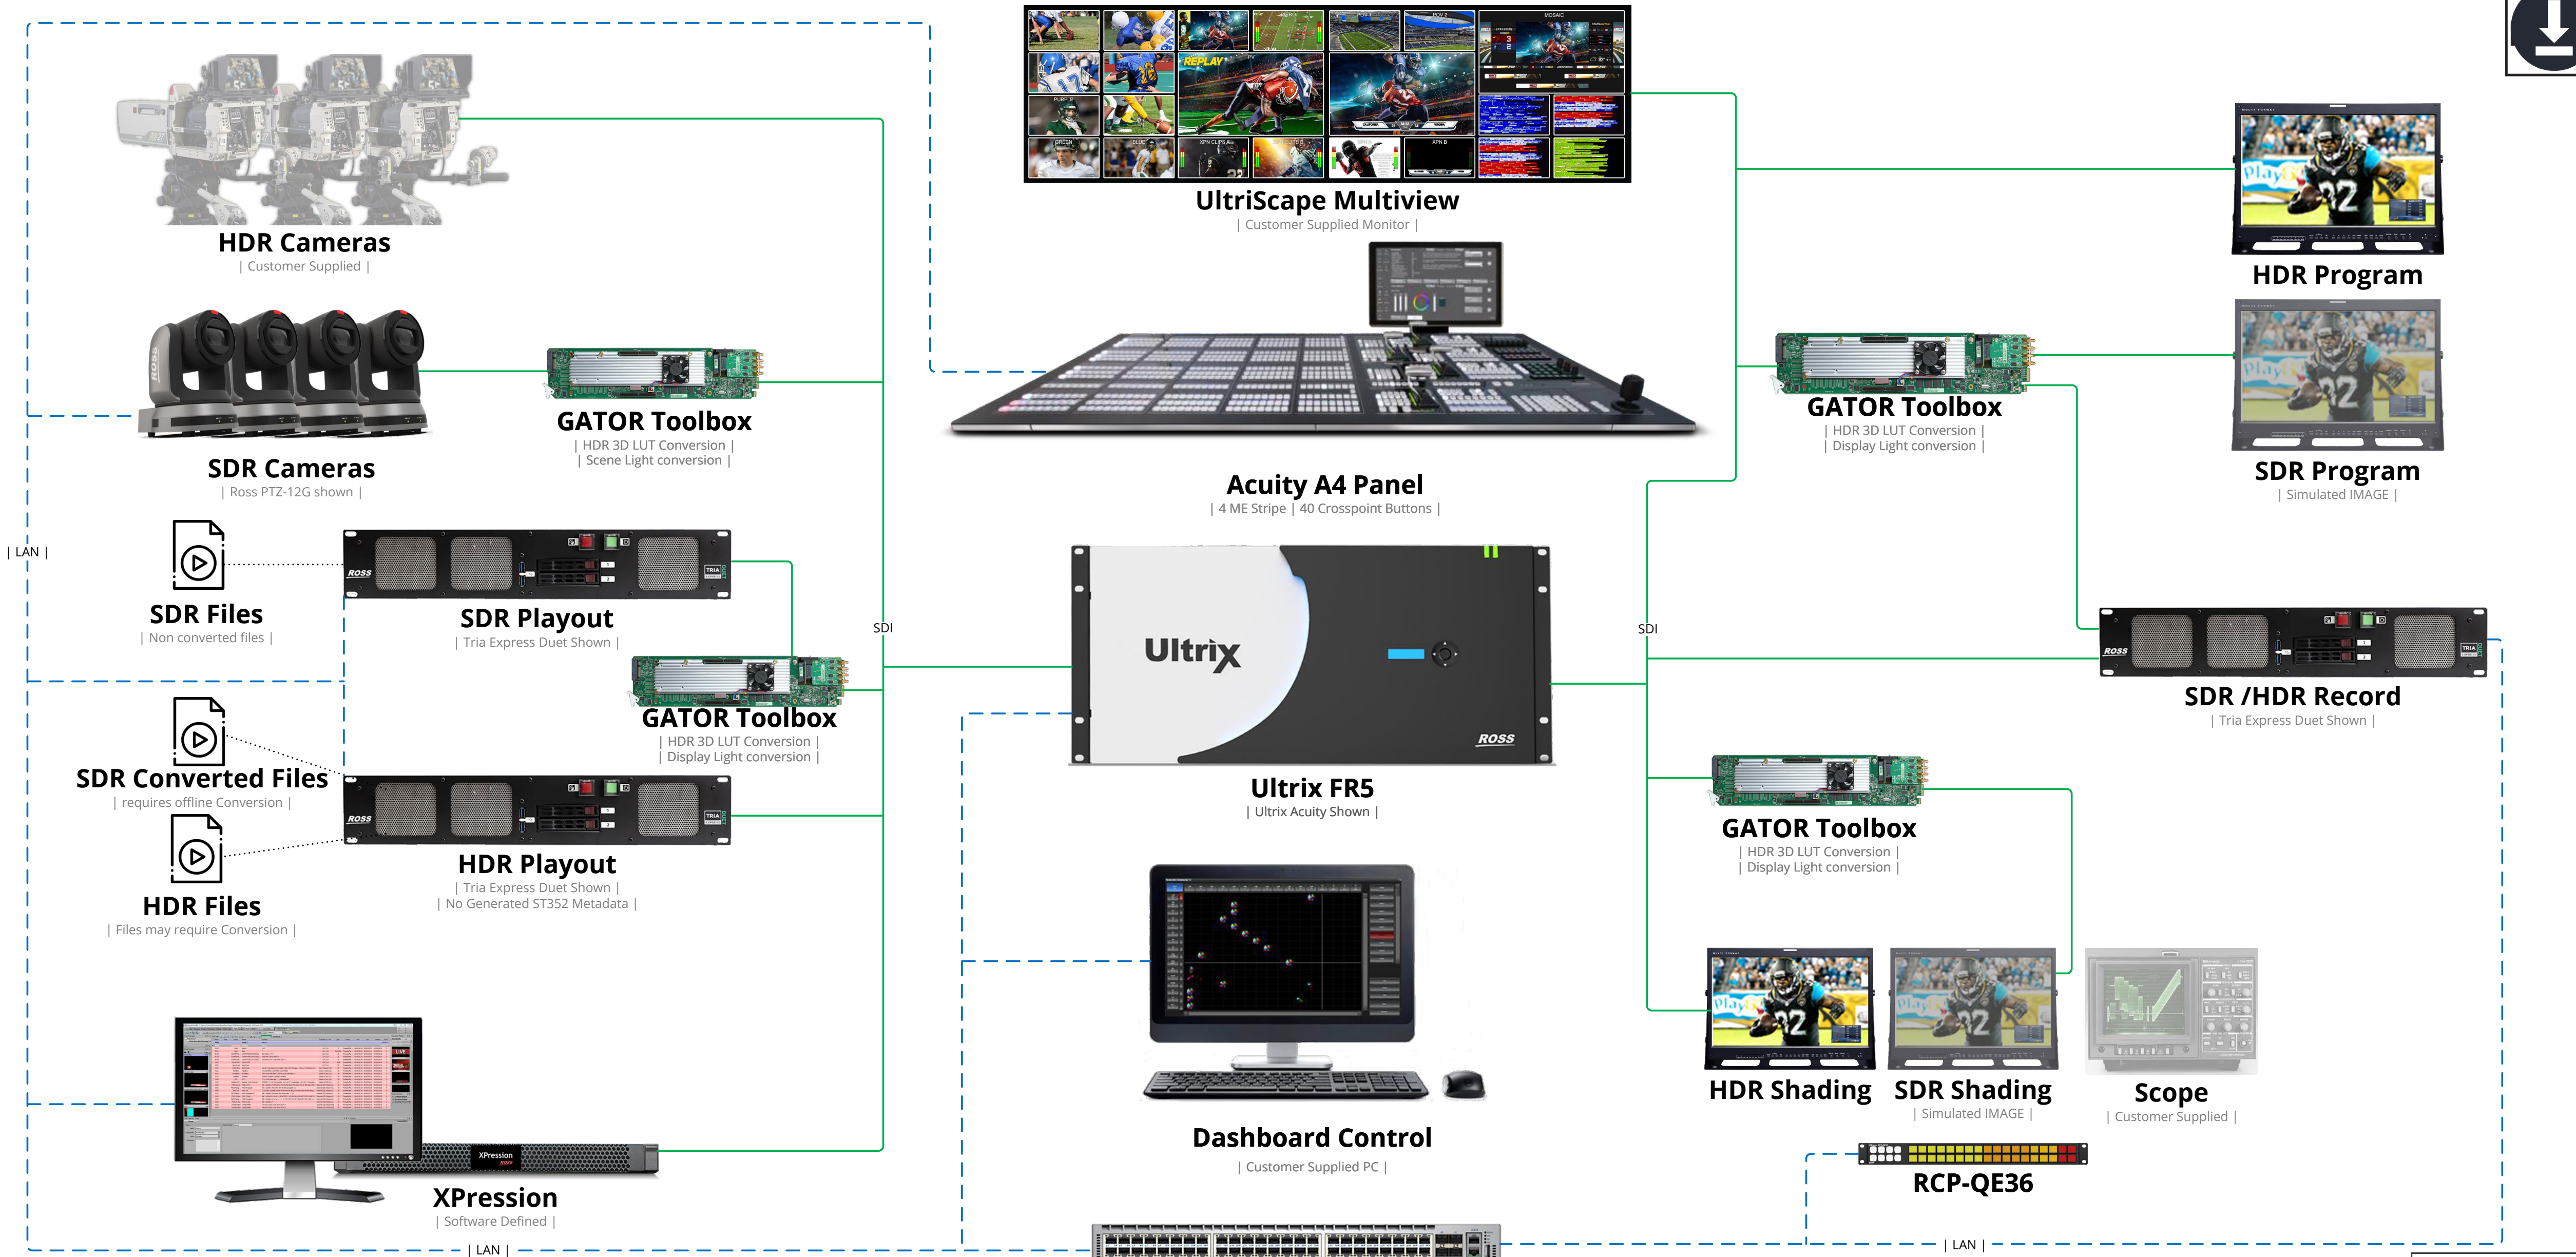

Ross HDR BT.2408 Solution

Gator | XPression | Tria | Ultrix Acuity | Dashboard

LEGEND

VIDEO
SD / HD / 3G SDI

CONTROL & DATA
NETWORK